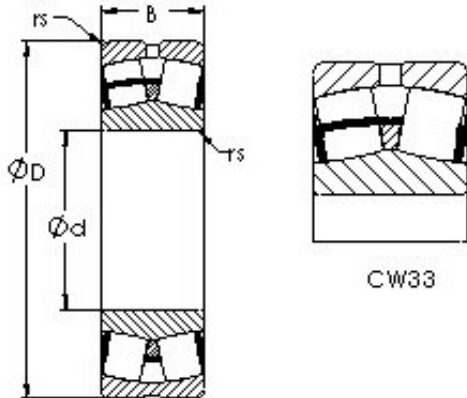

## AST 22214CW33 spherical roller bearings

Bearing No. 22214CW33

|                                |                                      |
|--------------------------------|--------------------------------------|
| Size                           | 70x125x31 mm                         |
| Bore Diameter                  | 70 mm                                |
| Outer Diameter                 | 125 mm                               |
| Width                          | 31 mm                                |
| Bearing Type                   | straight bore, lube groove and holes |
| Bore Dia (d)                   | 70.0000                              |
| Outer Dia (D)                  | 125.0000                             |
| Width (B)                      | 31.0000                              |
| Radius (min) (rs)              | 1.500                                |
| Dynamic Load Rating (Cr)       | 180,000                              |
| Static Load Rating (Cor)       | 225,000                              |
| Max Speed (Grease) (X1000 RPM) | 3                                    |
| Max Speed (Oil) (X1000 RPM)    | 4                                    |
| Weight (g)                     | 1,800.00                             |
| Material                       | 52100 Chrome steel, or equivalent    |

22214CW33 Bearing 2D drawings and 3D CAD models